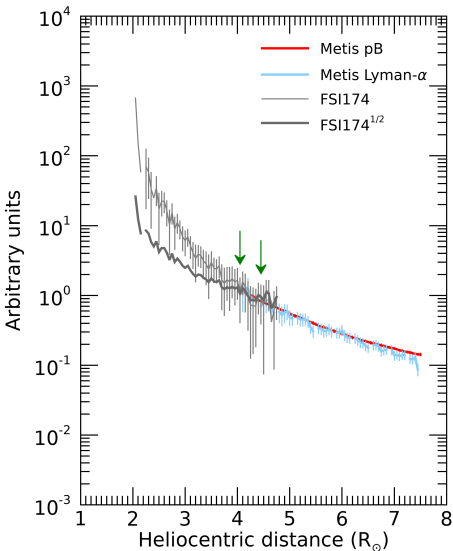

East streamer (PA = 90°)

West streamer (PA = 292.5°)