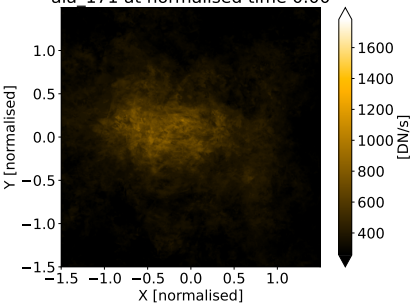

aia 171 at normalised time 0.00

aia 171 at normalised time 0.25

aia 171 at normalised time 0.50

aia 171 at normalised time 0.75

aia 171 at normalised time 1.00

aia 171 at normalised time 1.25