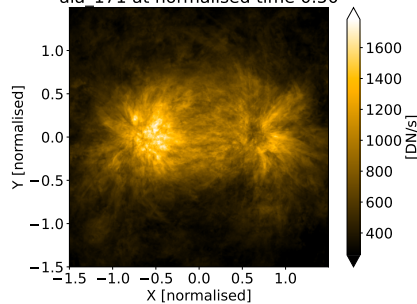

aia 171 at normalised time 0.00

aia 171 at normalised time 0.25

aia 171 at normalised time 0.50

aia 171 at normalised time 0.75

aia 171 at normalised time 1.00

aia 171 at normalised time 1.25