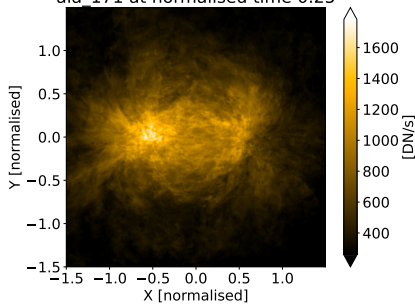

aia 171 at normalised time 0.00

aia 171 at normalised time 0.25

aia 171 at normalised time 0.50

aia 171 at normalised time 0.75

aia 171 at normalised time 1.00

aia 171 at normalised time 1.25