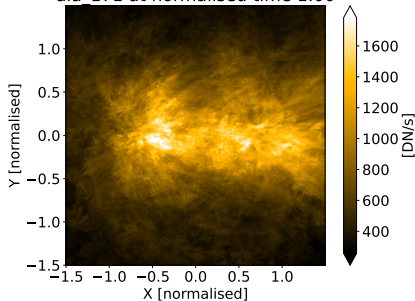

aia 171 at normalised time 0.00

aia 171 at normalised time 0.25

aia 171 at normalised time 0.50

aia 171 at normalised time 0.75

aia 171 at normalised time 1.00

aia 171 at normalised time 1.25