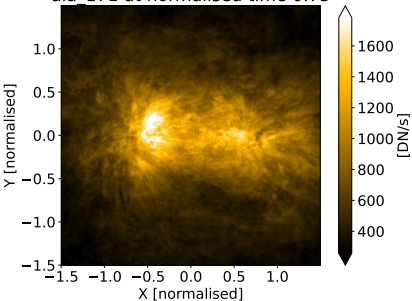

aia 171 at normalised time 0.00

aia 171 at normalised time 0.25

aia 171 at normalised time 0.50

aia 171 at normalised time 0.75

aia 171 at normalised time 1.00

aia 171 at normalised time 1.25