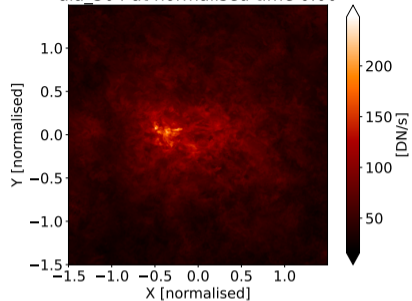

aia_304 at normalised time 0.00

aia_304 at normalised time 0.25

aia_304 at normalised time 0.50

aia_304 at normalised time 0.75

aia_304 at normalised time 1.00

aia_304 at normalised time 1.25