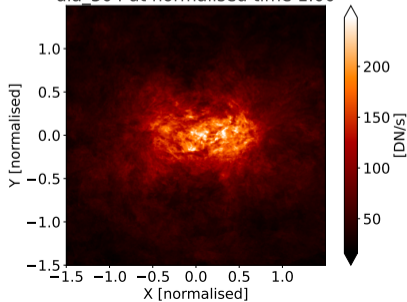

aia_304 at normalised time 0.00

aia_304 at normalised time 0.25

aia_304 at normalised time 0.50

aia_304 at normalised time 0.75

aia_304 at normalised time 1.00

aia_304 at normalised time 1.25