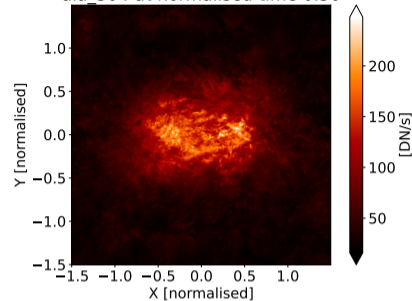

aia_304 at normalised time 0.00

aia_304 at normalised time 0.25

aia_304 at normalised time 0.50

aia_304 at normalised time 0.75

aia_304 at normalised time 1.00

aia_304 at normalised time 1.25