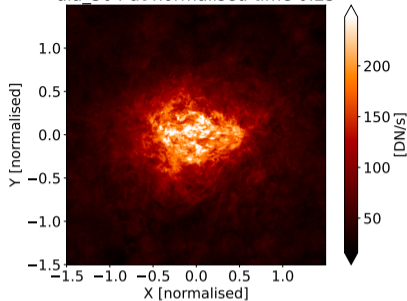

aia_304 at normalised time 0.00

aia_304 at normalised time 0.25

aia_304 at normalised time 0.50

aia_304 at normalised time 0.75

aia_304 at normalised time 1.00

aia_304 at normalised time 1.25