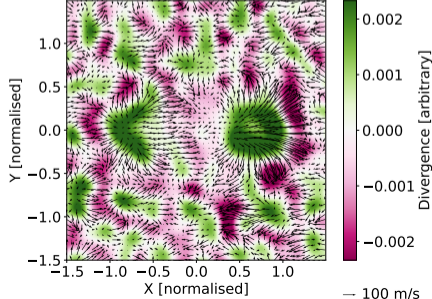

LCT velocity at normalised time 0.00

LCT velocity at normalised time 0.25

LCT velocity at normalised time 0.50

LCT velocity at normalised time 0.75

LCT velocity at normalised time 1.00

LCT velocity at normalised time 1.25