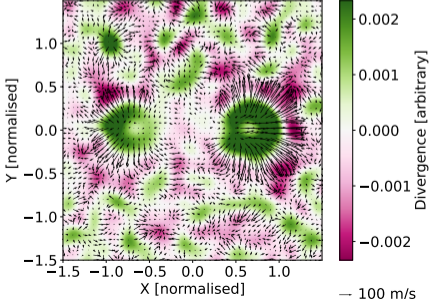

LCT velocity at normalised time 0.00

LCT velocity at normalised time 0.25

LCT velocity at normalised time 0.50

LCT velocity at normalised time 0.75

LCT velocity at normalised time 1.00

LCT velocity at normalised time 1.25