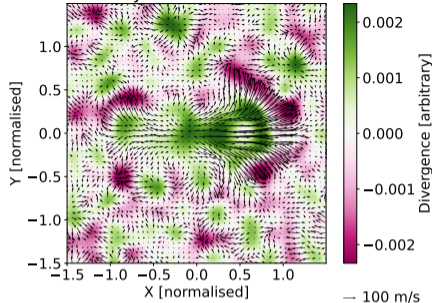

LCT velocity at normalised time 0.00

LCT velocity at normalised time 0.25

LCT velocity at normalised time 0.50

LCT velocity at normalised time 0.75

LCT velocity at normalised time 1.00

LCT velocity at normalised time 1.25