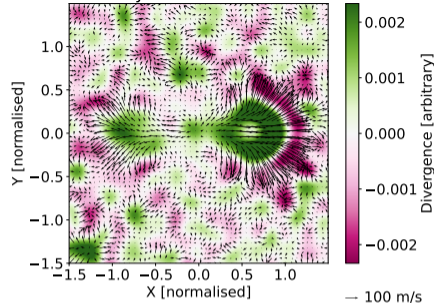

LCT velocity at normalised time 0.00

LCT velocity at normalised time 0.25

LCT velocity at normalised time 0.50

LCT velocity at normalised time 0.75

LCT velocity at normalised time 1.00

LCT velocity at normalised time 1.25