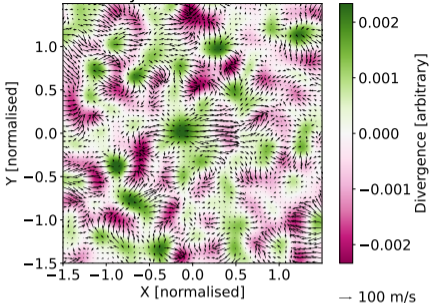

LCT velocity at normalised time 0.00

LCT velocity at normalised time 0.25

LCT velocity at normalised time 0.50

LCT velocity at normalised time 0.75

LCT velocity at normalised time 1.00

LCT velocity at normalised time 1.25