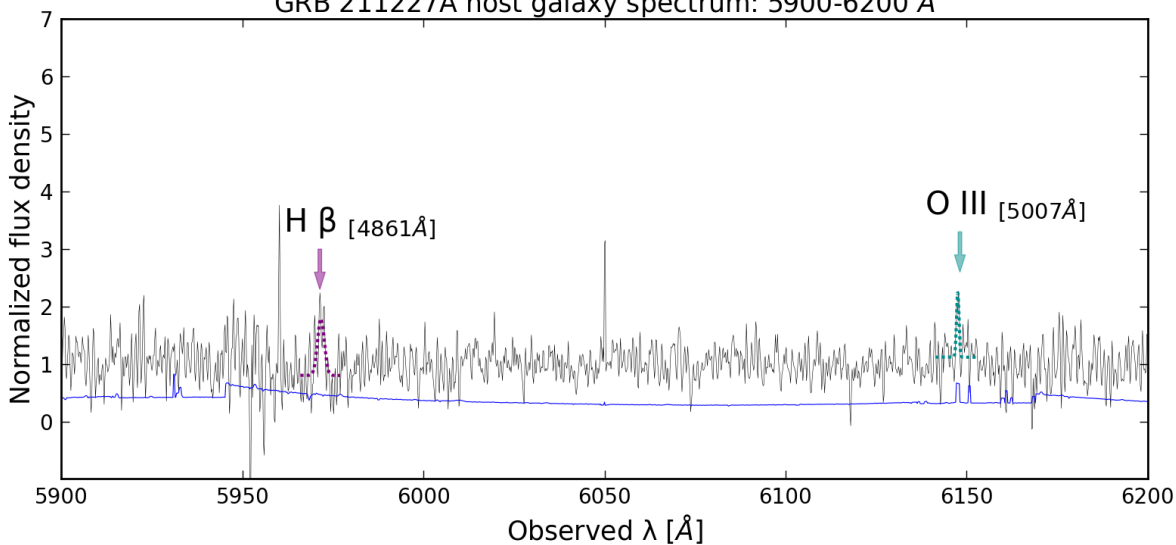

GRB 211227A host galaxy spectrum: 4400-4700 Å

GRB 211227A host galaxy spectrum: 5900-6200 Å

GRB 211227A host galaxy spectrum: 8000-8300 Å