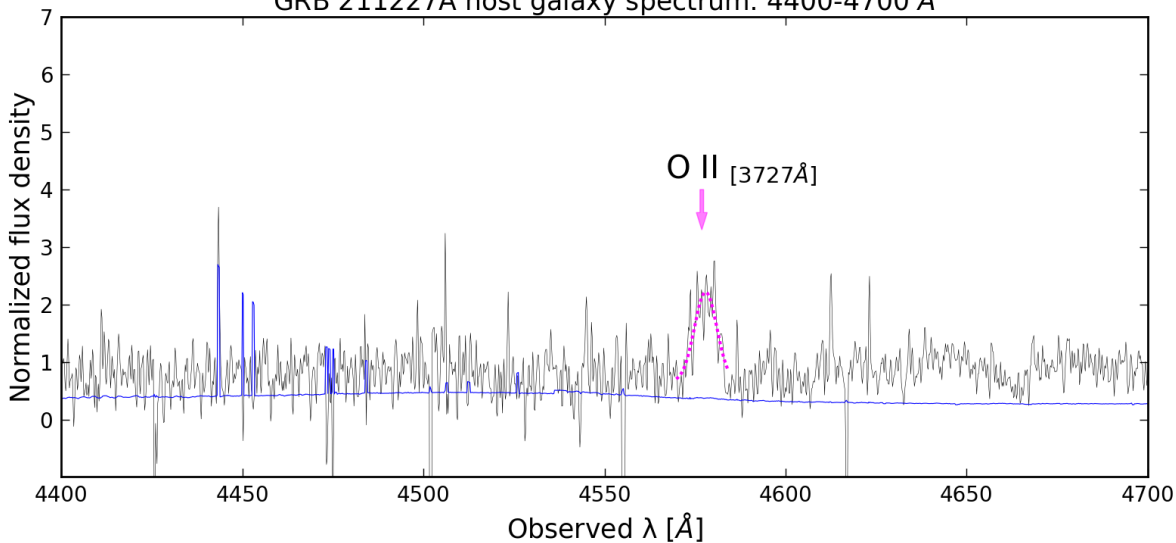

GRB 211227A host galaxy spectrum: 4400-4700 Å

GRB 211227A host galaxy spectrum: 5900-6200 Å

GRB 211227A host galaxy spectrum: 8000-8300 Å