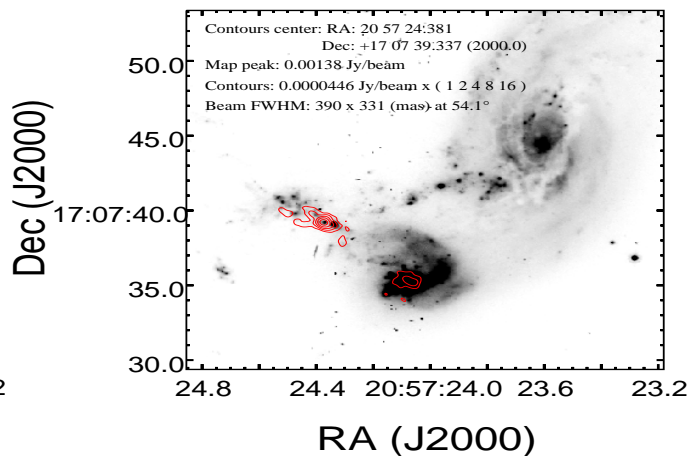

VLA(B-configuration) 13.00GHz@2013 Nov 15

VLA(B-configuration) 15.00GHz@2013 Nov 15

VLA(B-configuration) 17.00GHz@2013 Nov 15

VLA(B-configuration) 21.89GHz@2013 Nov 15

VLA(C-configuration) 33.00GHz@2014 Nov 06

VLA(A-configuration) 33.00GHz@2014 Apr 18