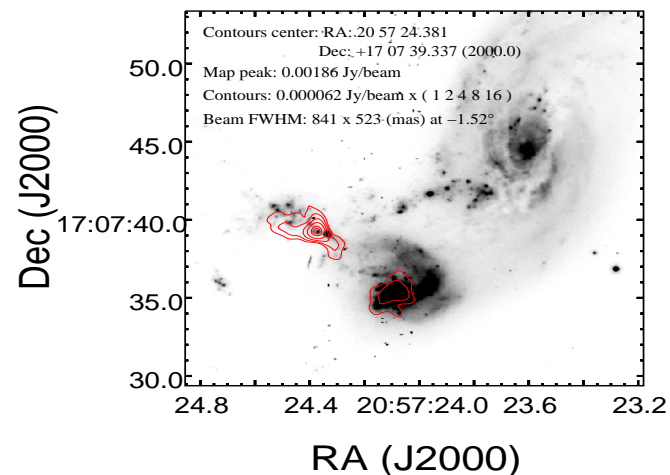

VLA(B-configuration) 13.00GHz@2013 Nov 15

VLA(B-configuration) 15.00GHz@2013 Nov 15

VLA(B-configuration) 17.00GHz@2013 Nov 15

VLA(B-configuration) 21.89GHz@2013 Nov 15

VLA(C-configuration) 33.00GHz@2014 Nov 06

VLA(A-configuration) 33.00GHz@2014 Apr 18