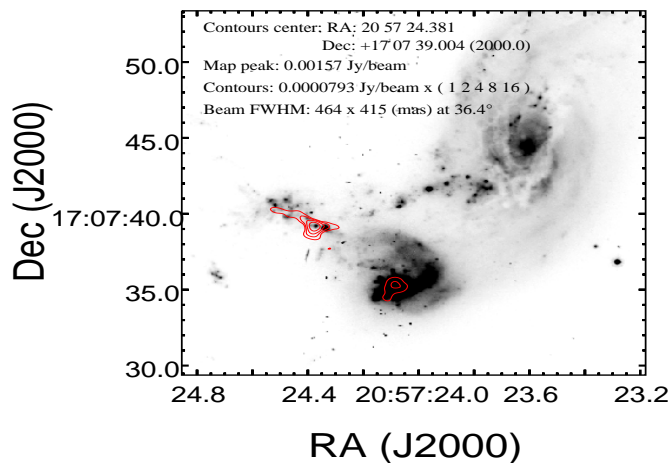

VLA(B-configuration) 13.00GHz@2013 Nov 15

VLA(B-configuration) 15.00GHz@2013 Nov 15

VLA(B-configuration) 17.00GHz@2013 Nov 15

VLA(B-configuration) 21.89GHz@2013 Nov 15

VLA(C-configuration) 33.00GHz@2014 Nov 06

VLA(A-configuration) 33.00GHz@2014 Apr 18