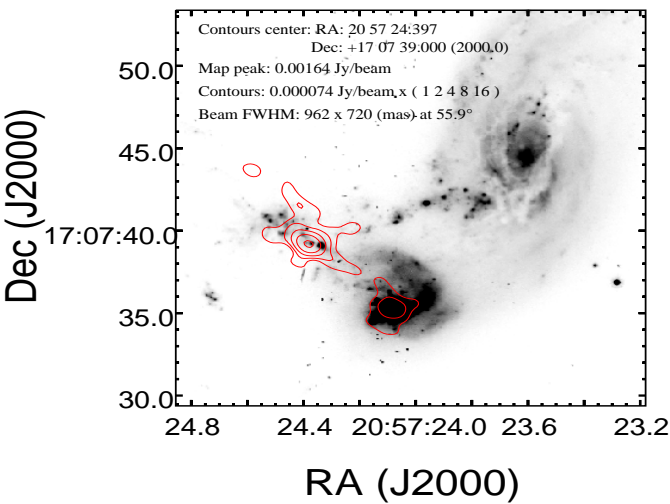

VLA(B-configuration) 13.00GHz@2013 Nov 15

VLA(B-configuration) 15.00GHz@2013 Nov 15

VLA(B-configuration) 17.00GHz@2013 Nov 15

VLA(B-configuration) 21.89GHz@2013 Nov 15

VLA(C-configuration) 33.00GHz@2014 Nov 06

VLA(A-configuration) 33.00GHz@2014 Apr 18