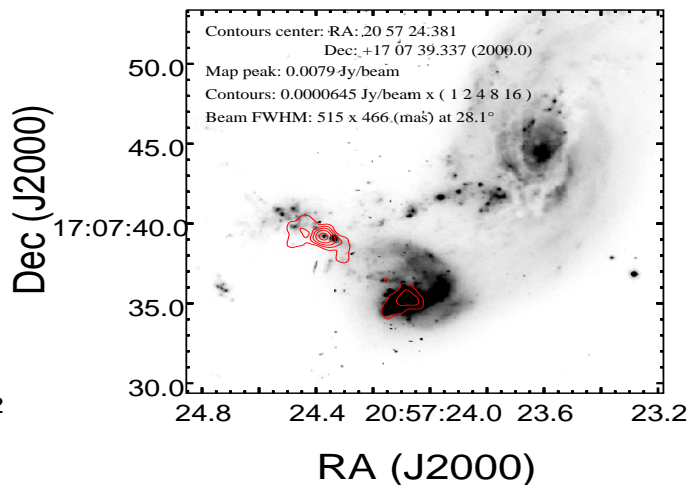

VLA(B-configuration) 13.00GHz@2013 Nov 15

VLA(B-configuration) 15.00GHz@2013 Nov 15

VLA(B-configuration) 17.00GHz@2013 Nov 15

VLA(B-configuration) 21.89GHz@2013 Nov 15

VLA(C-configuration) 33.00GHz@2014 Nov 06

VLA(A-configuration) 33.00GHz@2014 Apr 18