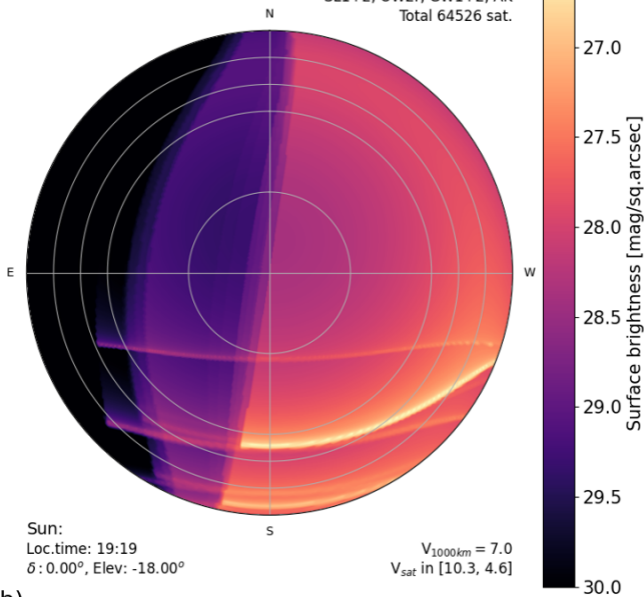

Observatory: Brussels Lat.:  $50.0^\circ$

Constellation:  
SL1+2, OW2r, GW1+2, AK  
Total 64526 sat.

(a)

Observatory: Paranal Lat.:  $-24.6^\circ$

Constellation:  
SL1+2, OW2r, GW1+2, AK  
Total 64526 sat.