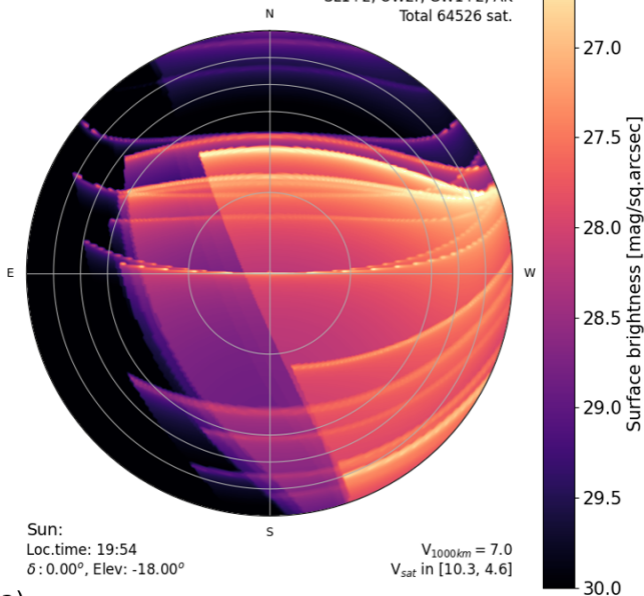

Observatory: Brussels Lat.:  $50.0^\circ$

Constellation:  
SL1+2, OW2r, GW1+2, AK  
Total 64526 sat.

(a)

Observatory: Paranal Lat.:  $-24.6^\circ$

Constellation:  
SL1+2, OW2r, GW1+2, AK  
Total 64526 sat.