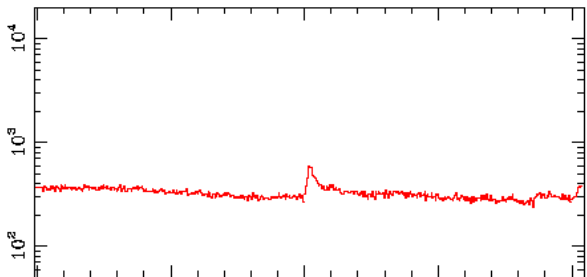

5-minute Averages DOY .vs. DE1,DE2

 $1/\text{cm}^2\text{-s-ster-MeV}$

DE2

DE1

2001
348.502001
349.002001
349.50

Day of Year