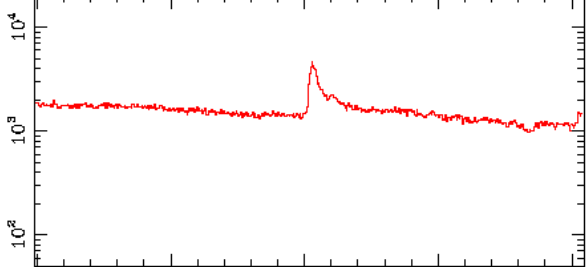

5-minute Averages DOY .vs. DE1,DE2

 $1/\text{cm}^2\text{-s-ster-MeV}$

DE2

DE1

2001
348.502001
349.002001
349.50

Day of Year