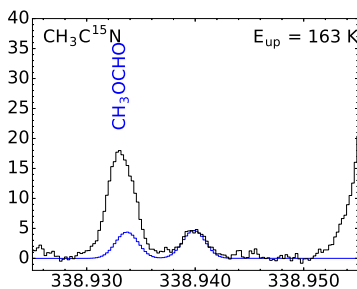

IRAS 16293A

IRAS 16293B

Brightness temperature (K)

Frequency (GHz)