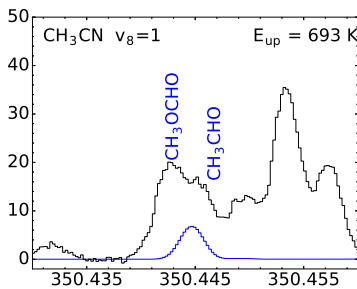

IRAS 16293A

IRAS 16293B

Brightness temperature (K)

Frequency (GHz)