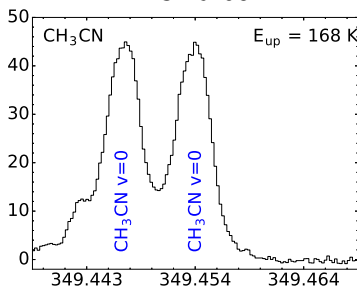

IRAS 16293A

IRAS 16293B

Brightness temperature (K)

Frequency (GHz)