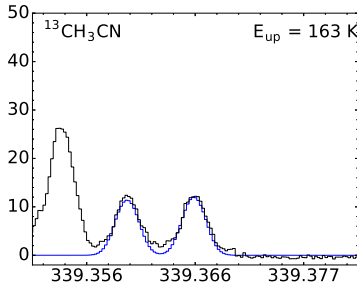

IRAS 16293A

IRAS 16293B

Brightness temperature (K)

Frequency (GHz)