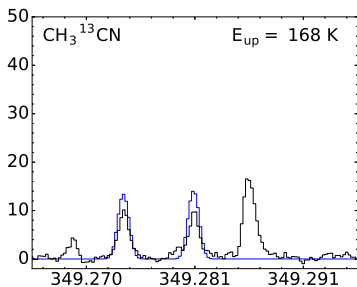

IRAS 16293A

IRAS 16293B

Brightness temperature (K)

Frequency (GHz)