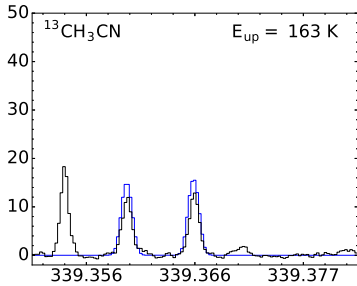

IRAS 16293A

IRAS 16293B

Brightness temperature (K)

Frequency (GHz)