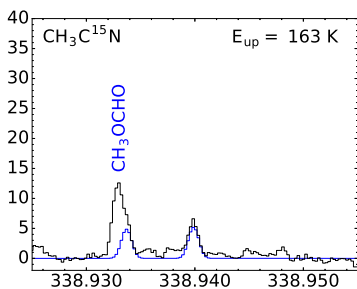

IRAS 16293A

IRAS 16293B

Brightness temperature (K)

Frequency (GHz)