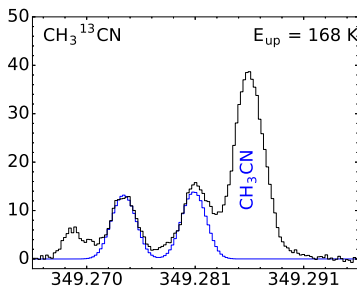

IRAS 16293A

IRAS 16293B

Brightness temperature (K)

Frequency (GHz)