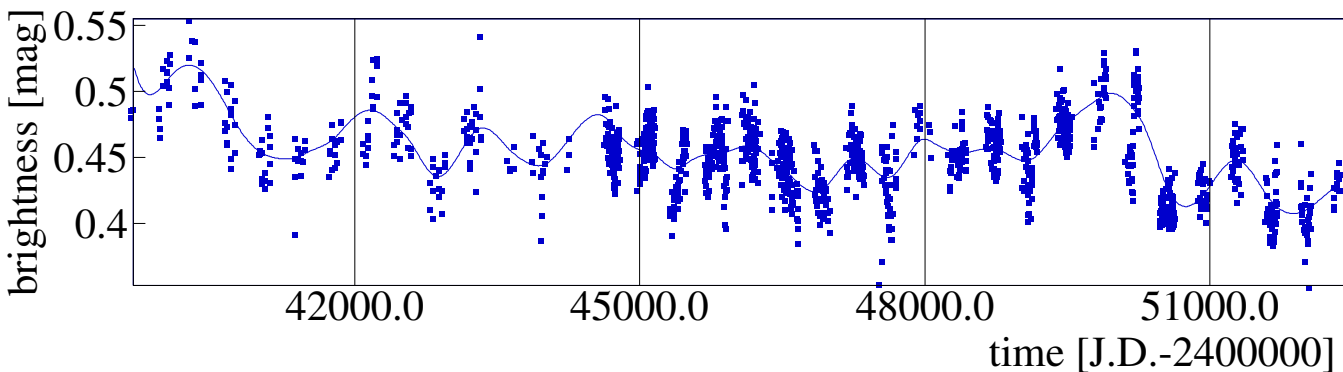

HD 131156A

Time-frequency distribution (CWD):