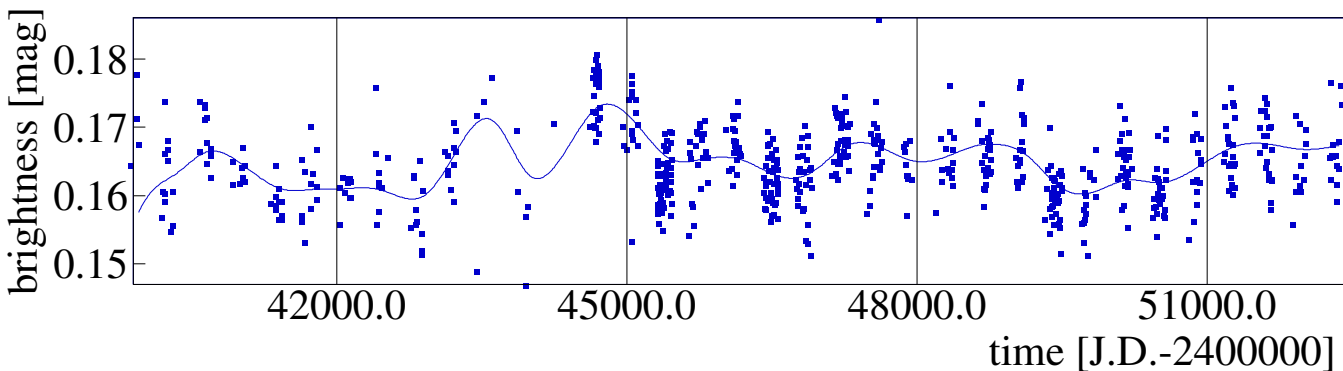

HD 100180

Time-frequency distribution (CWD):