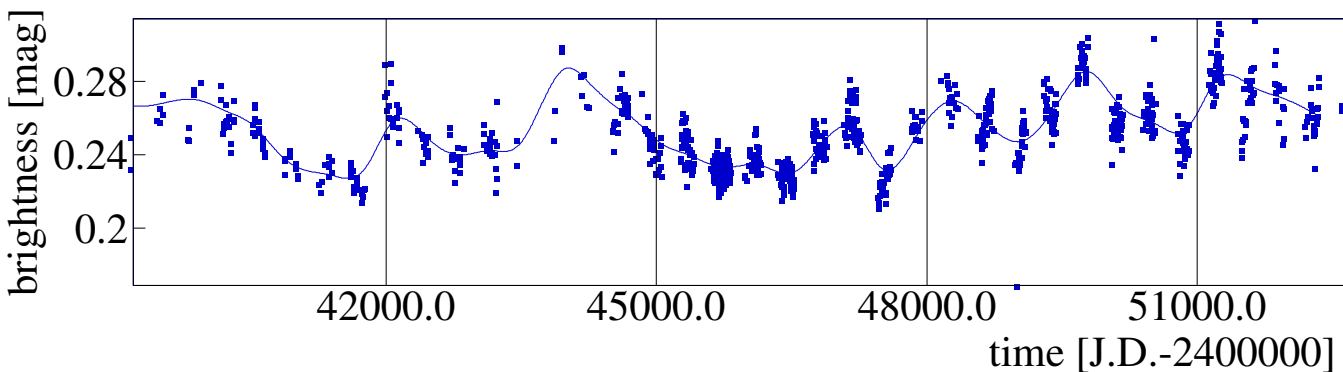

HD 78366

Time-frequency distribution (CWD):