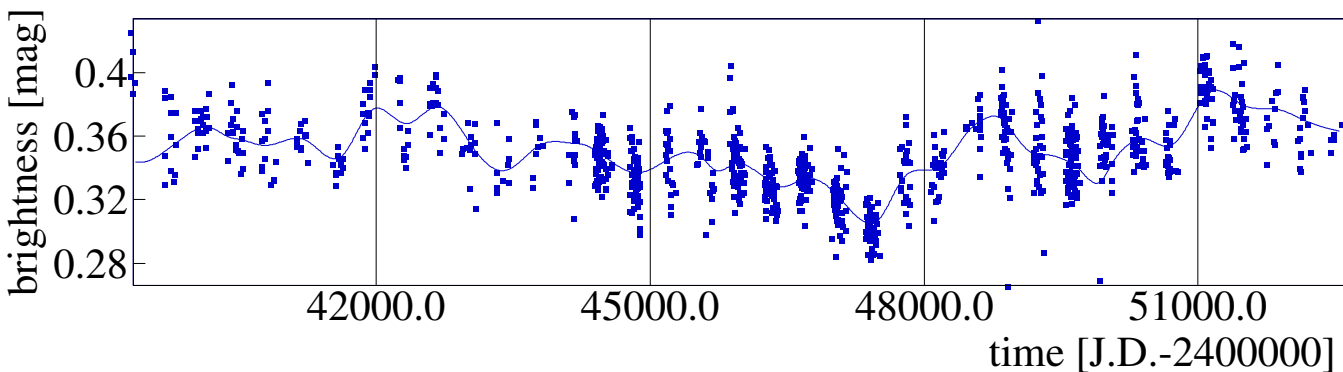

HD 1835

Time-frequency distribution (CWD):