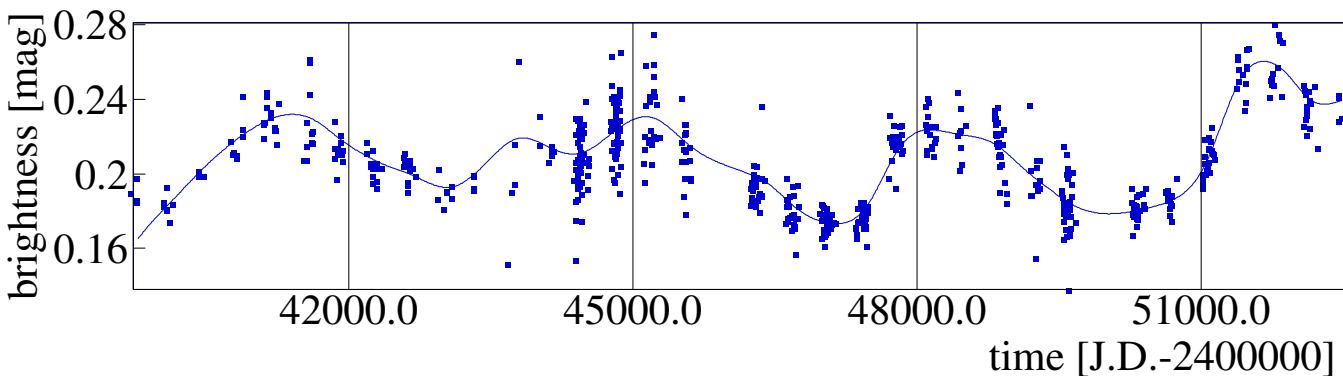

HD 219834B

Time-frequency distribution (STFT):