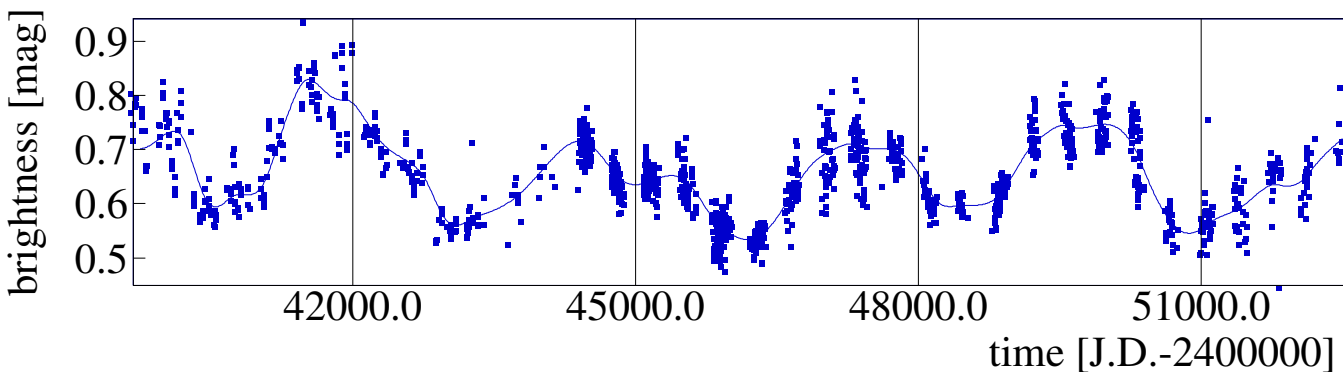

HD 201091

Time-frequency distribution (STFT):