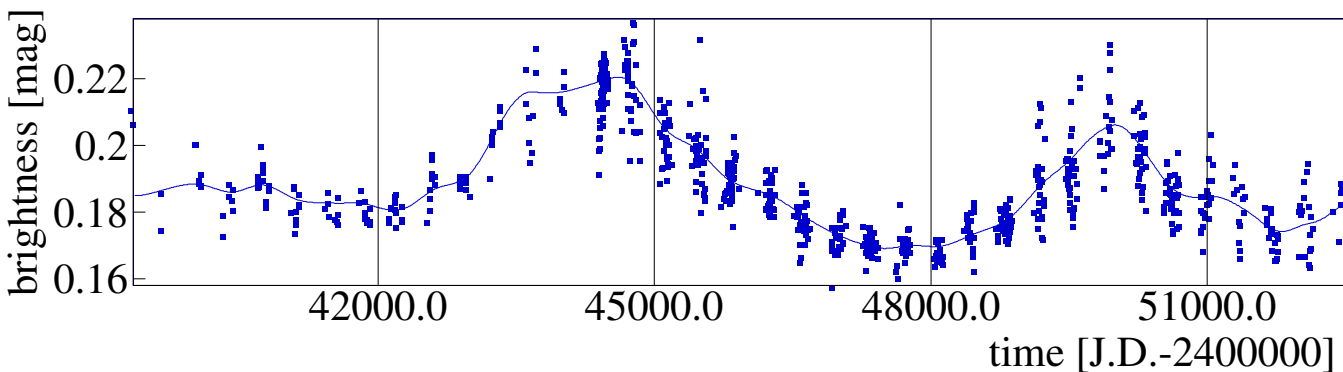

HD 166620

Time-frequency distribution (STFT):