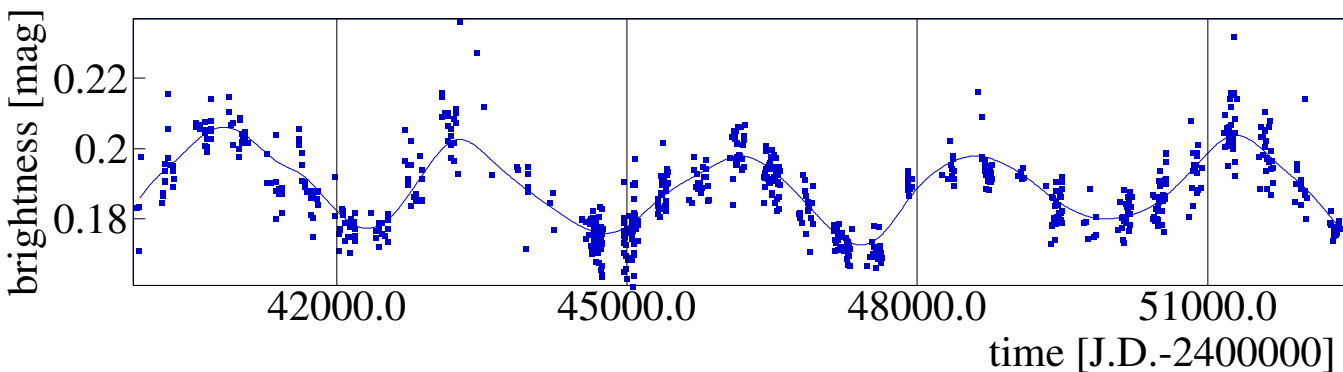

HD 103095

Time-frequency distribution (STFT):