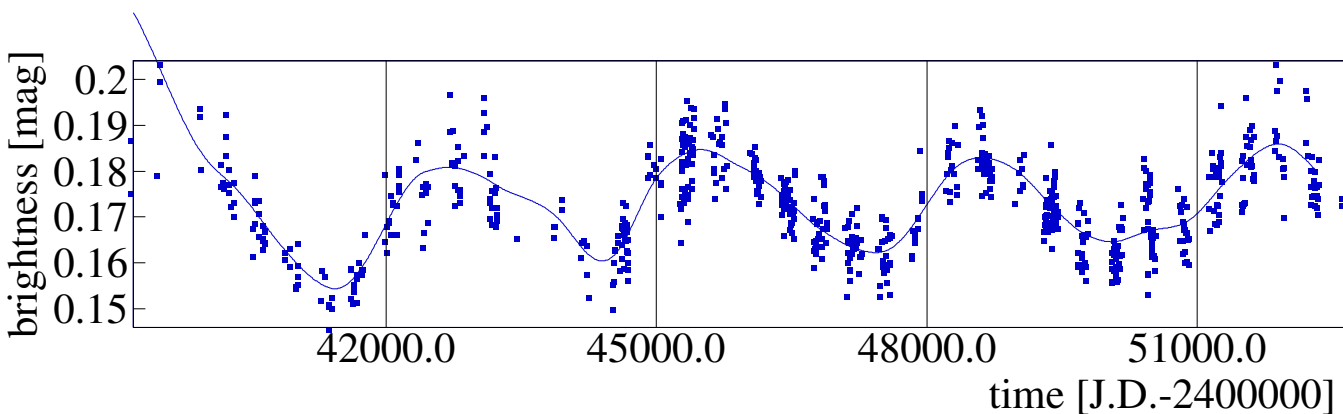

HD 81809

Time-frequency distribution (STFT):