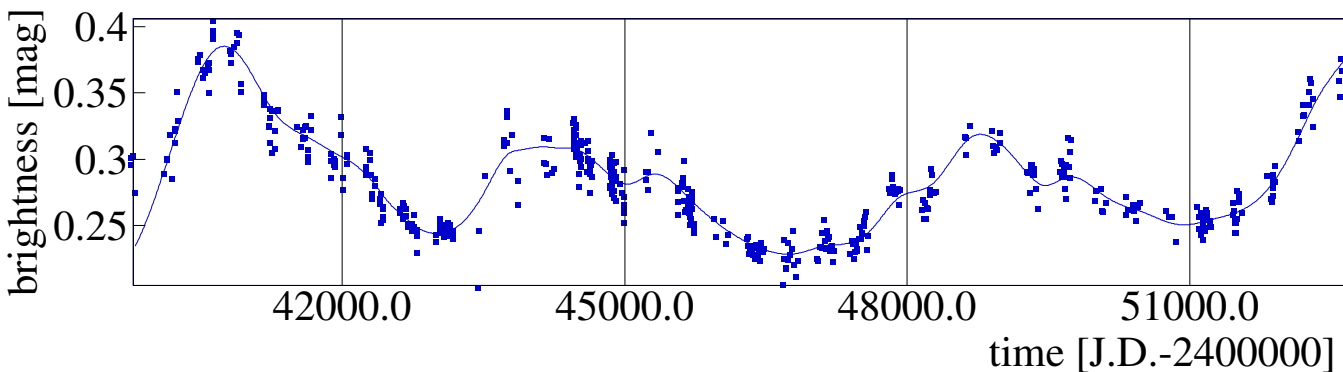

HD 32147

Time-frequency distribution (STFT):