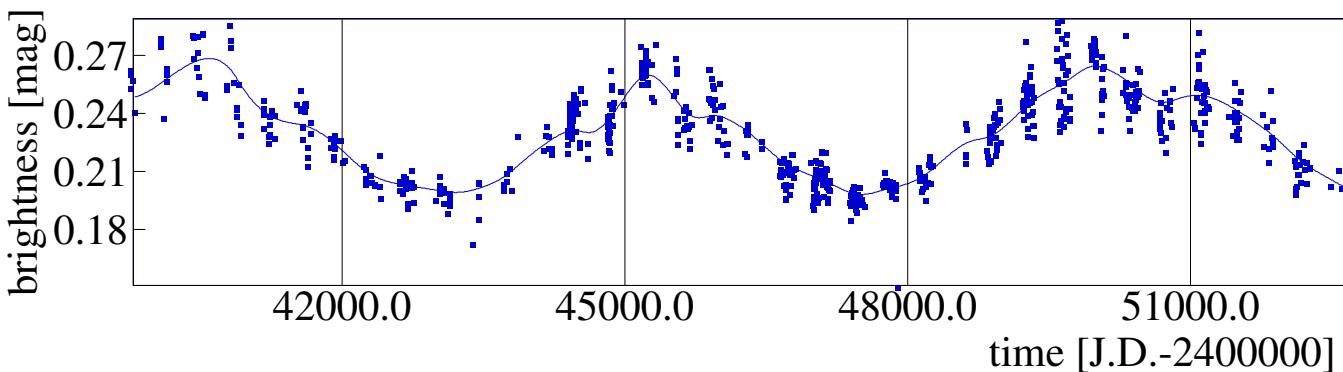

HD 16160

Time-frequency distribution (STFT):