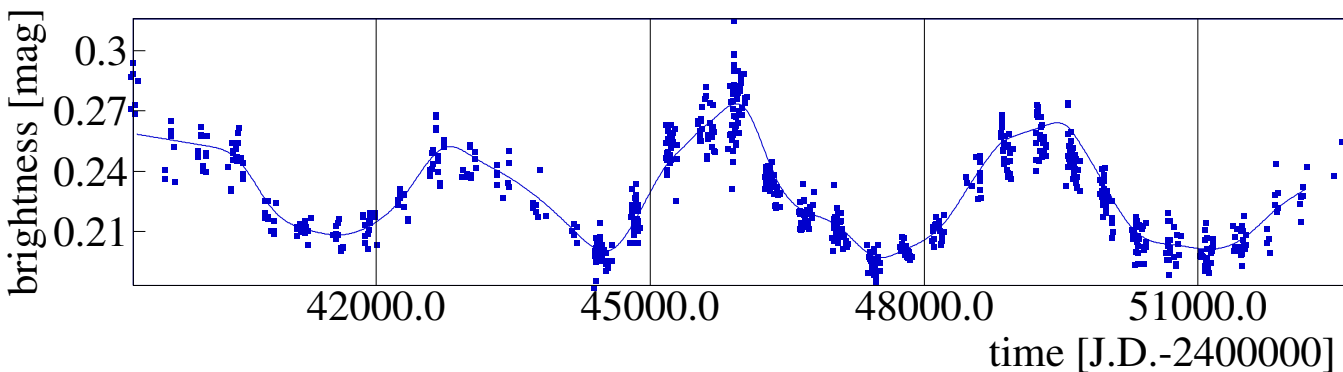

HD 4628

Time-frequency distribution (STFT):